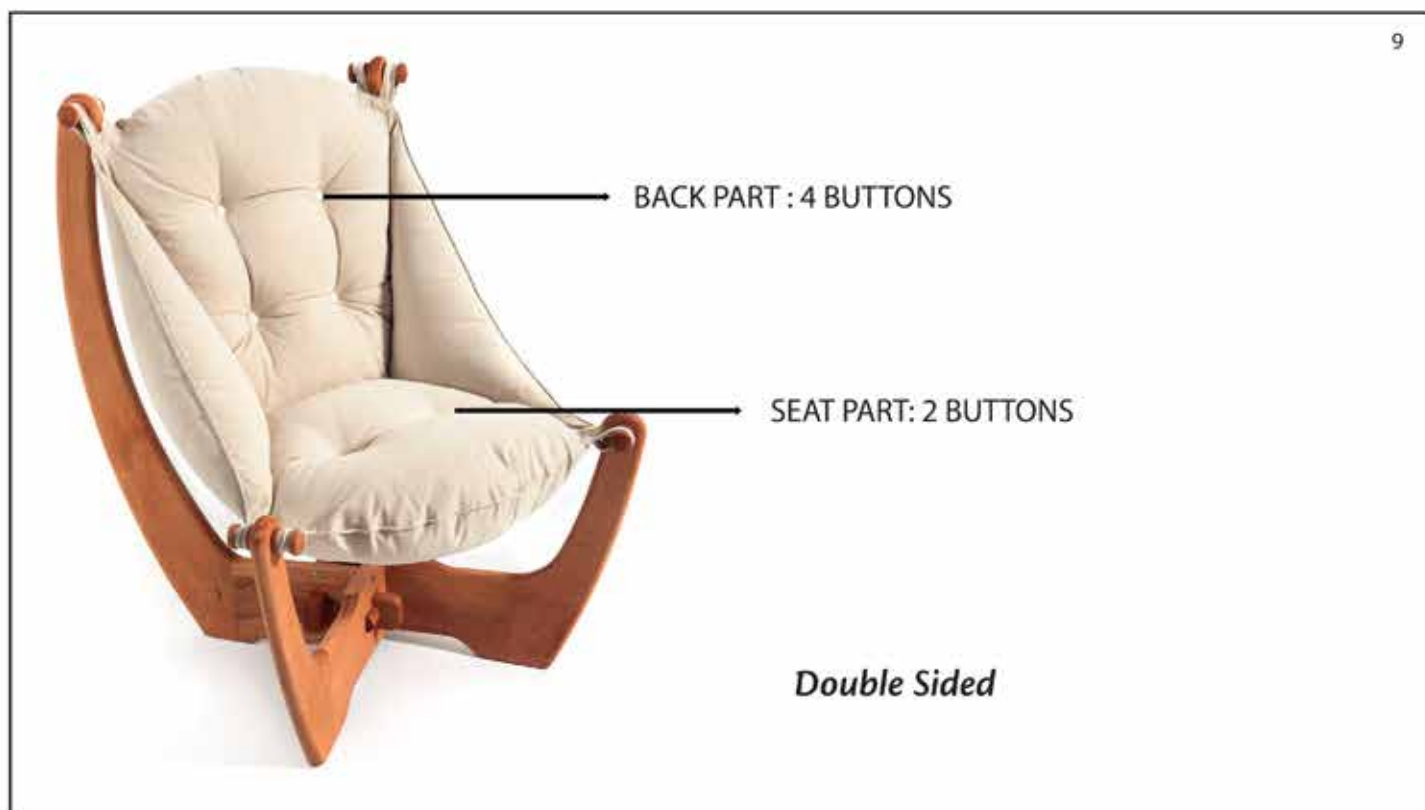

6001

6002

ASSEMBLY GUIDE

2 long legs

2 short legs

Assembly kit inside

First hammer the wedge.

After tighten the screws.