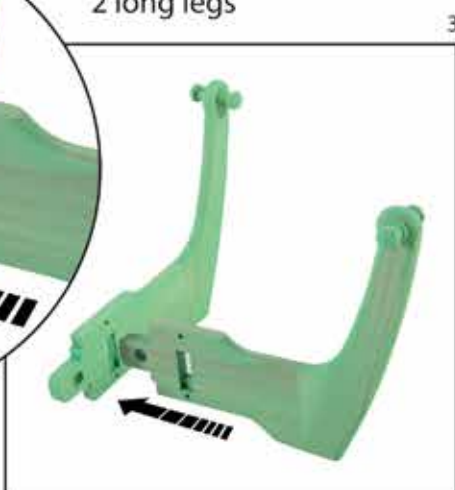

6001

6002

ASSEMBLY GUIDE

2 long legs

2 short legs

Assembly kit inside

First hammer the wedge.

After tighten the screws.